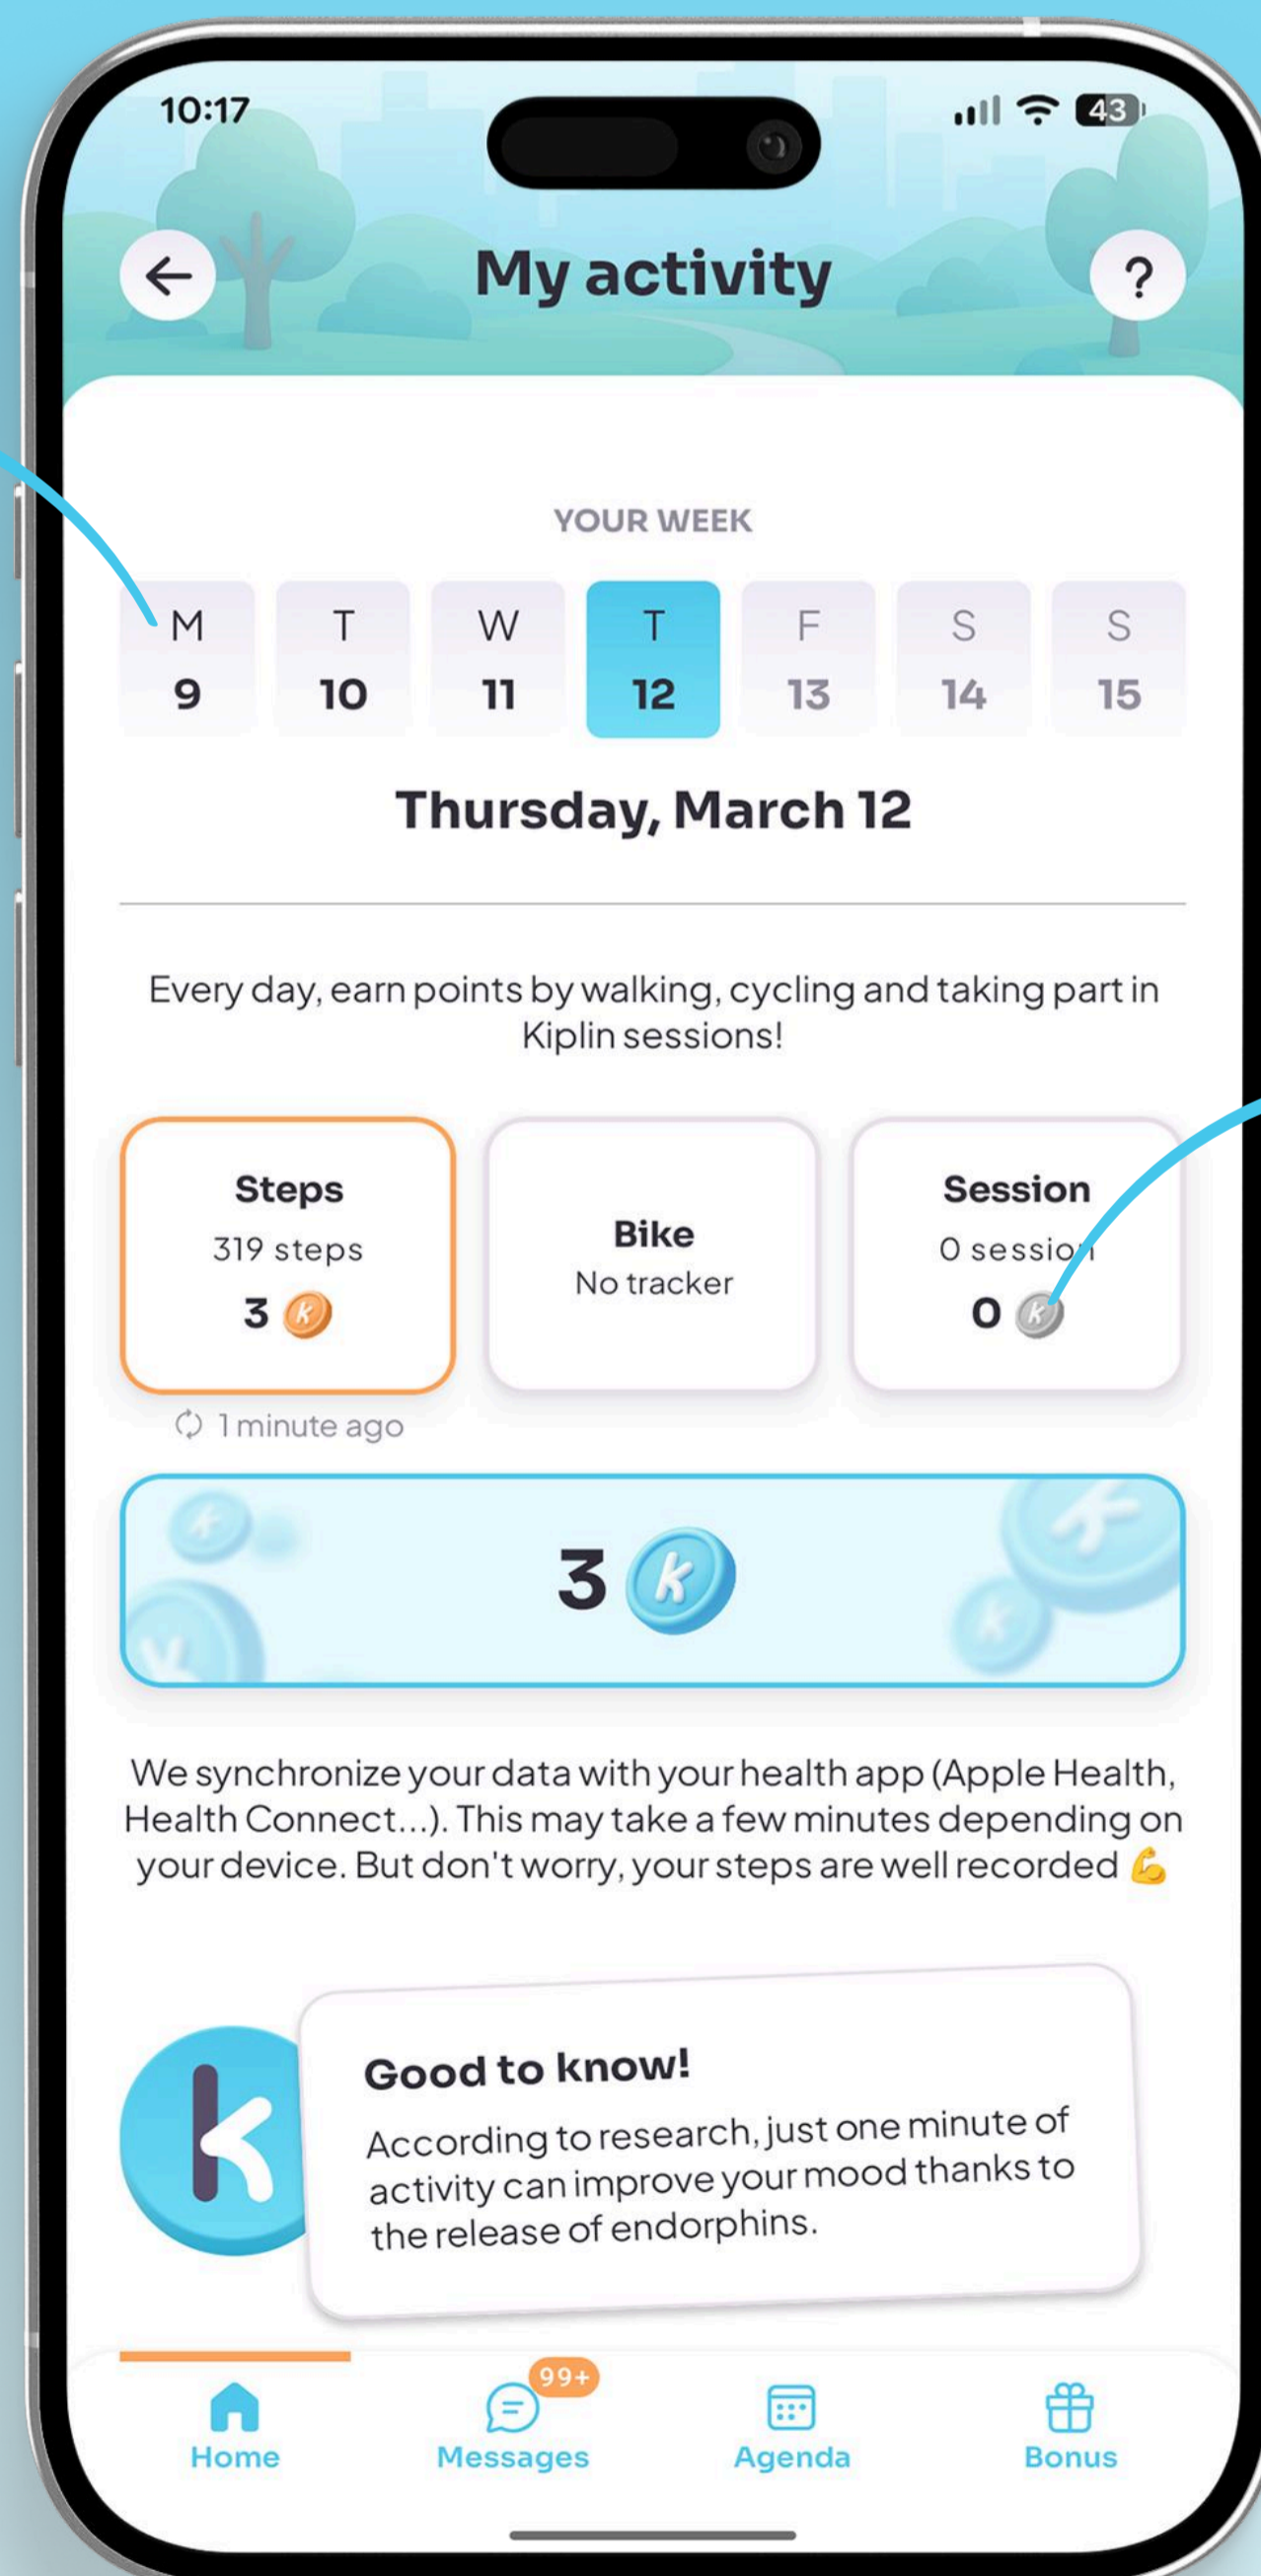

The Kiplin tutorial

Sign up for the challenge

1 Access the game

When you are on the application's **home page**

Click on the **current game block**

kiplin

The Kiplin tutorial

Sign up for the challenge

2 Join a team

You can :

- **Create your team**

Or :

- **Join a team**

kiplin

The Kiplin tutorial

Sign up for the challenge

3 Walk, move, play !

Open the application regularly to synchronise your activity and **earn points !**

Thanks to your accumulated points, **enjoy many benefits !**

kiplin

The Kiplin tutorial

Sign up for the challenge