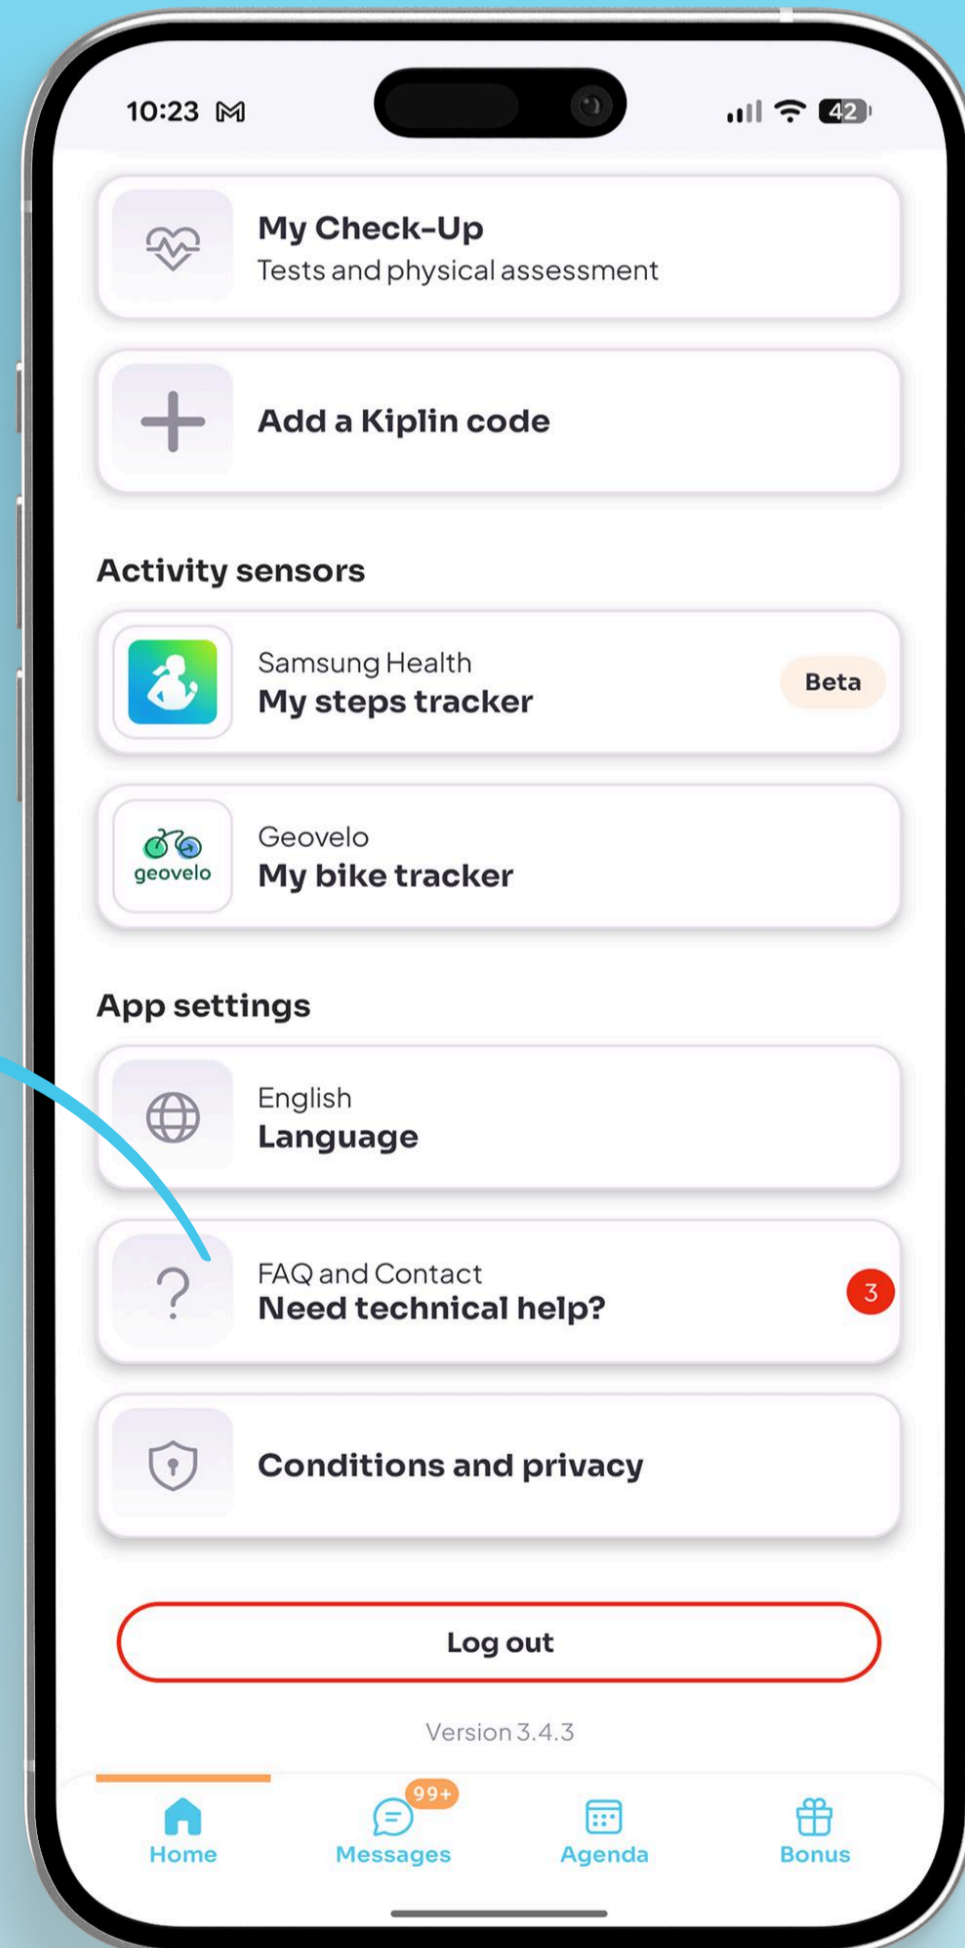

The Kiplin tutorial

Sign up for the challenge

1 Access the game

When you are on the application's **home page**

Click on the **current game block**

kiplin

The Kiplin tutorial

Sign up for the challenge

2 Join a team

You can :

- **Create your team**

Or :

- **Join a team**

kiplin

The Kiplin tutorial

Sign up for the challenge

3 Walk, move, play !

Open the application regularly to synchronise your activity and **earn points !**

Thanks to your accumulated points, **enjoy many benefits !**

kiplin

The Kiplin tutorial

Sign up for the challenge

4 Need help ?

Stuck in the app ?

Contact **Kiplin Support** directly

Stuck **outside** the app ?

Contact **Kiplin Support** directly

kiplin