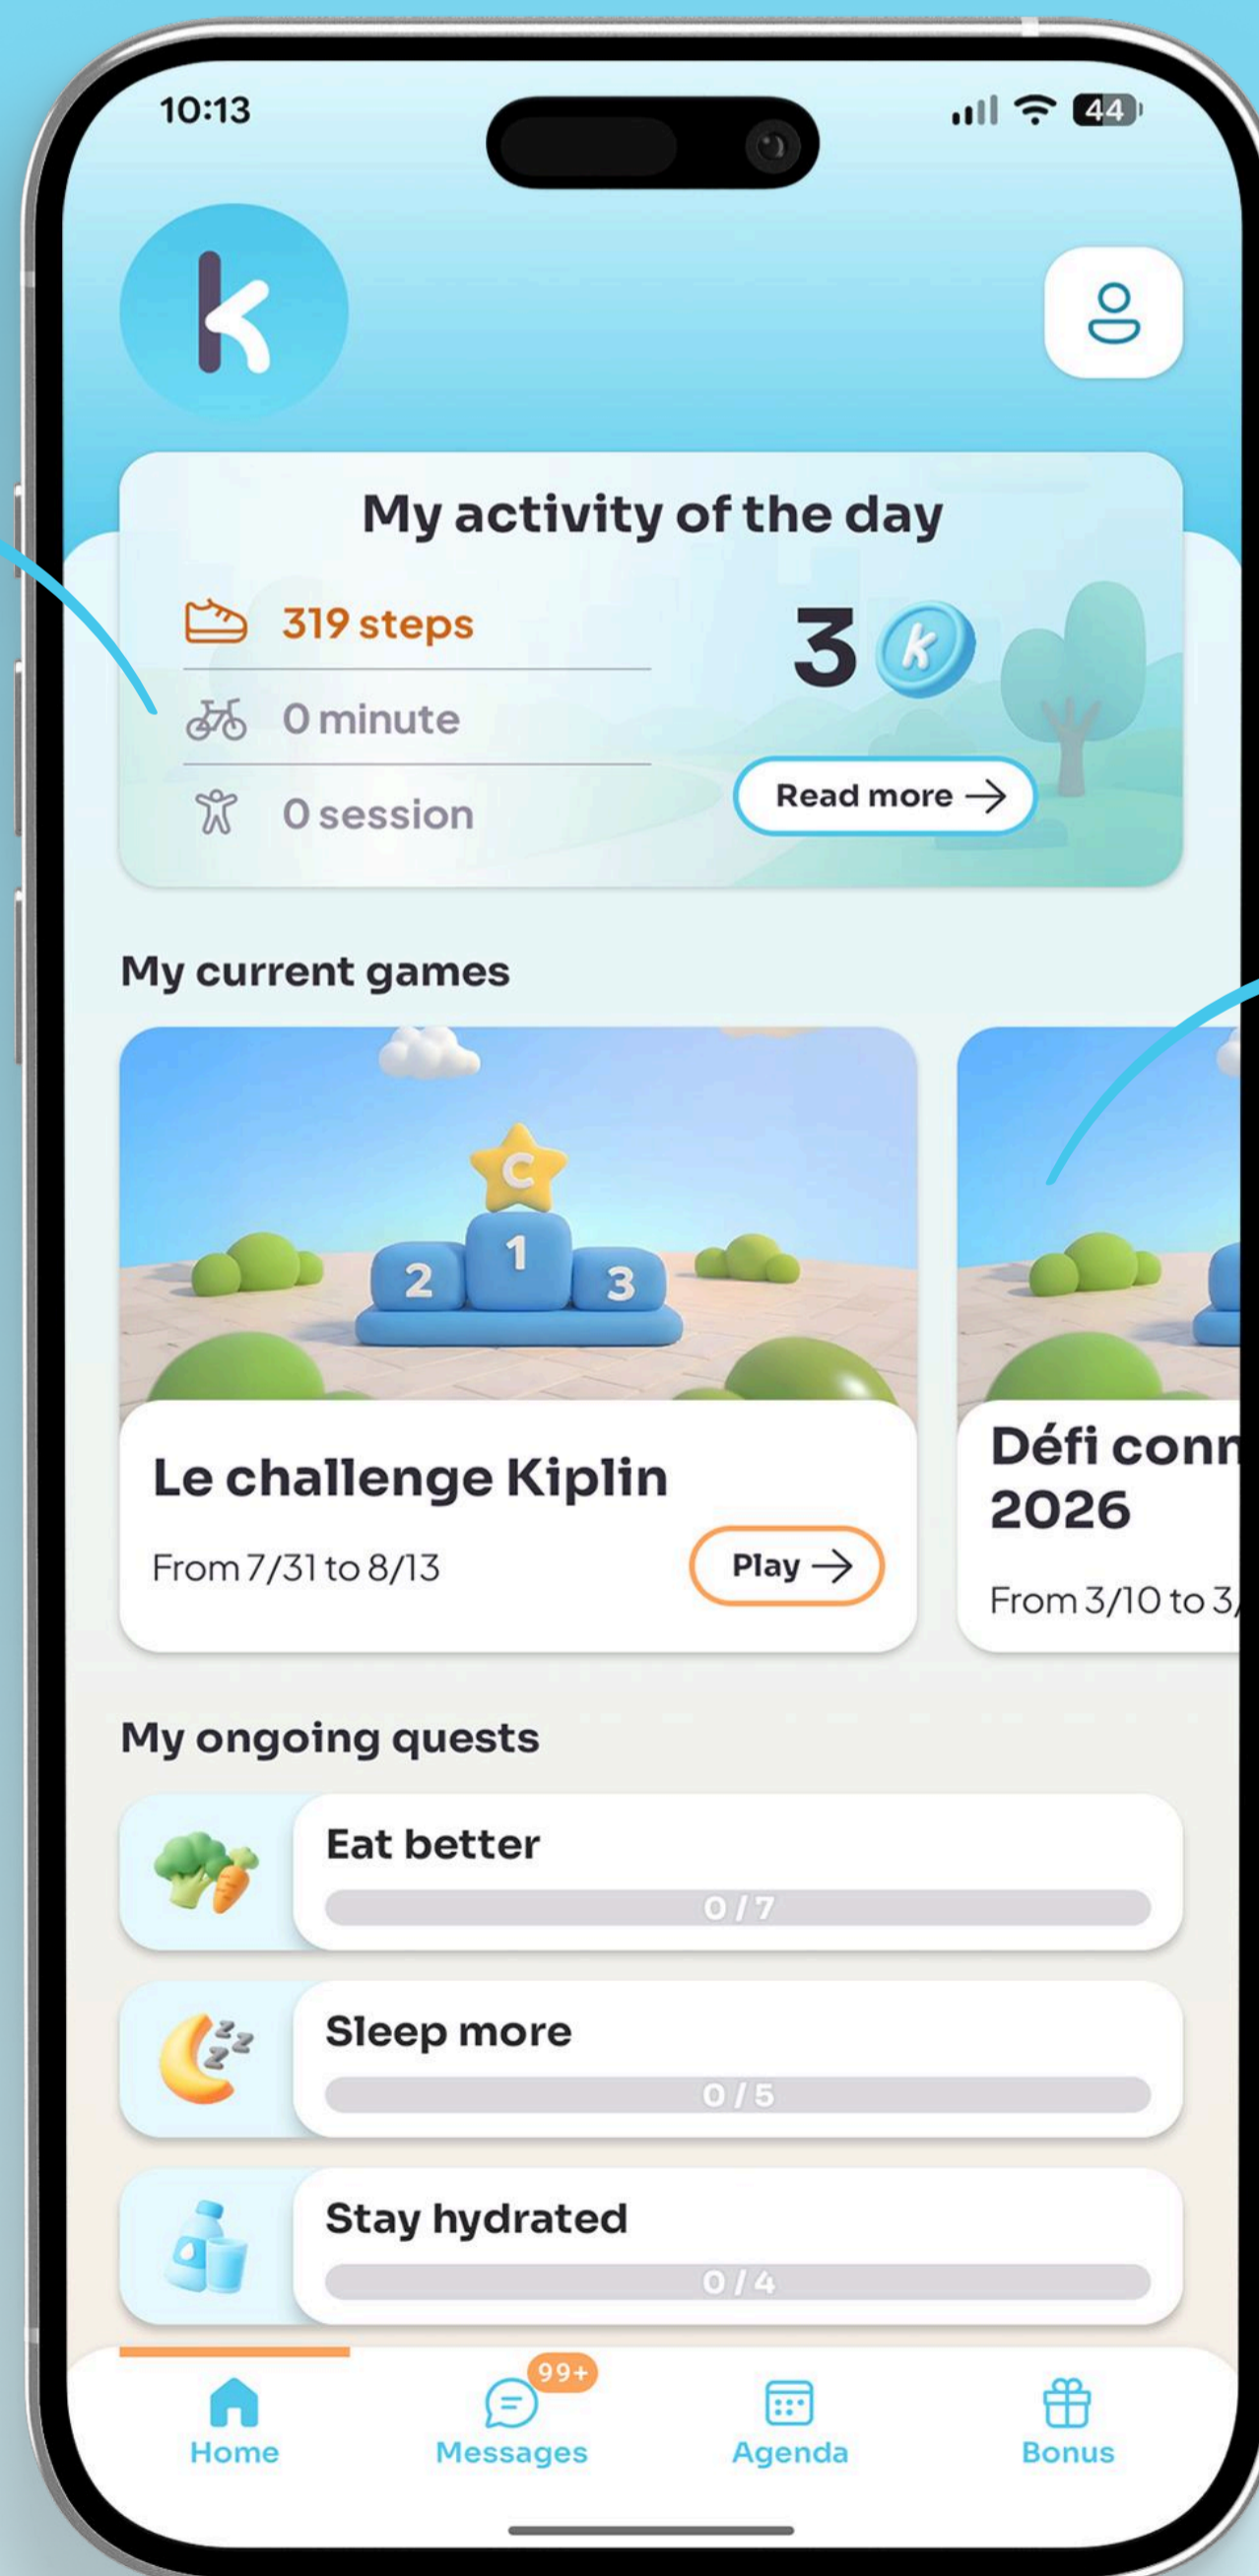

The Kiplin tutorial

Sign up for the challenge

1 Access the game

When you are on the application's **home page**

Click on the **current game block**

kiplin

The Kiplin tutorial

Sign up for the challenge

3 Walk, move, play !

Open the application regularly to synchronise your activity and **earn points !**

Thanks to your accumulated points, **enjoy many benefits !**

kiplin

The Kiplin tutorial

Sign up for the challenge